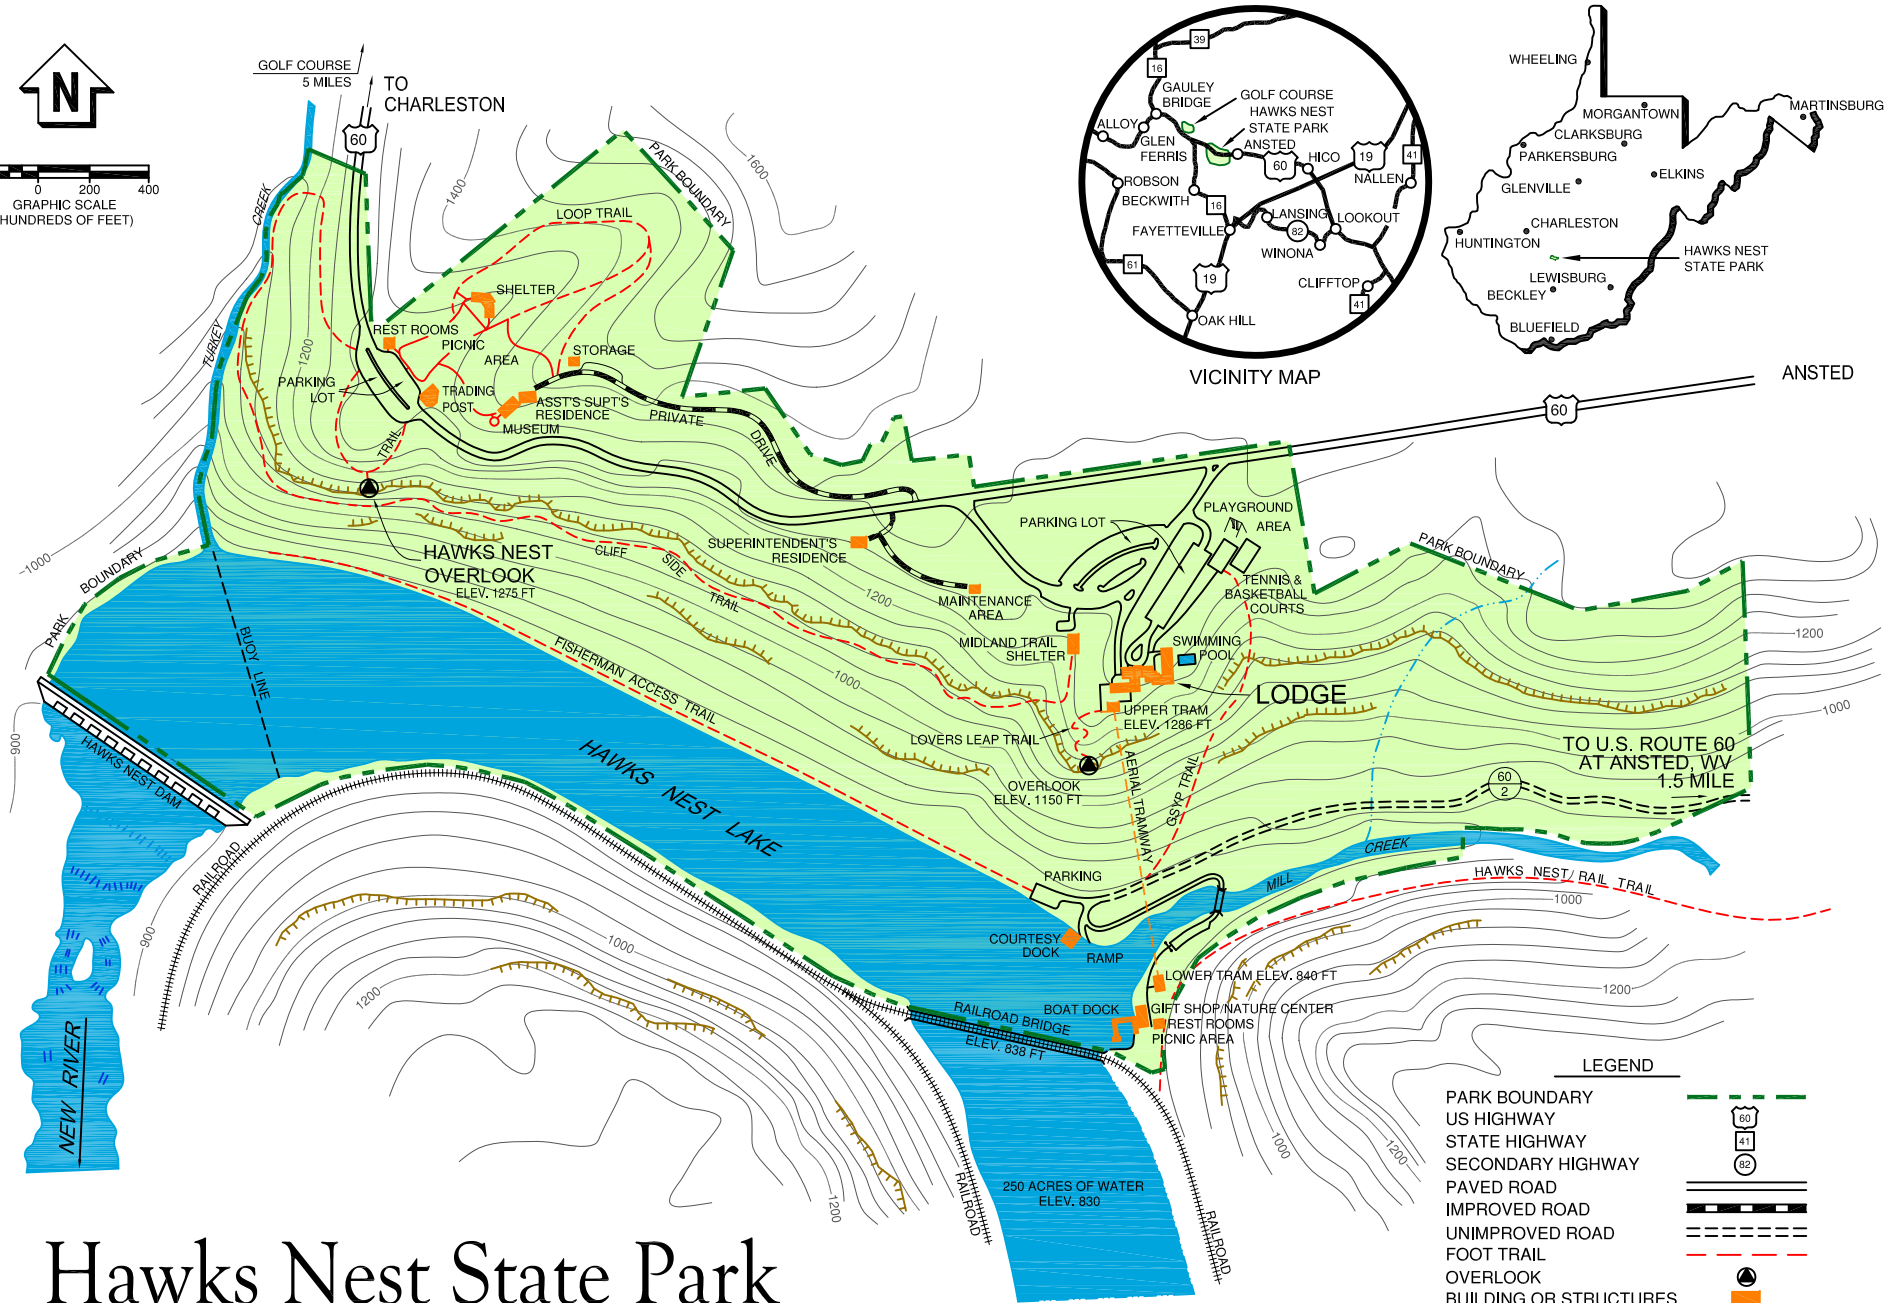

200 0 200 400
GRAPHIC SCALE
(HUNDREDS OF FEET)

Hawks Nest State Park

P.O. Box 857, Ansted, WV 25812
1-800-CALL-WVA (304) 658-5212

LEGEND	
PARK BOUNDARY	
US HIGHWAY	
STATE HIGHWAY	
SECONDARY HIGHWAY	
PAVED ROAD	
IMPROVED ROAD	
UNIMPROVED ROAD	
FOOT TRAIL	
OVERLOOK	
BUILDING OR STRUCTURES	
CLIFF EDGE	
STREAM	
PLAY GROUND	
FOOT TRAIL	